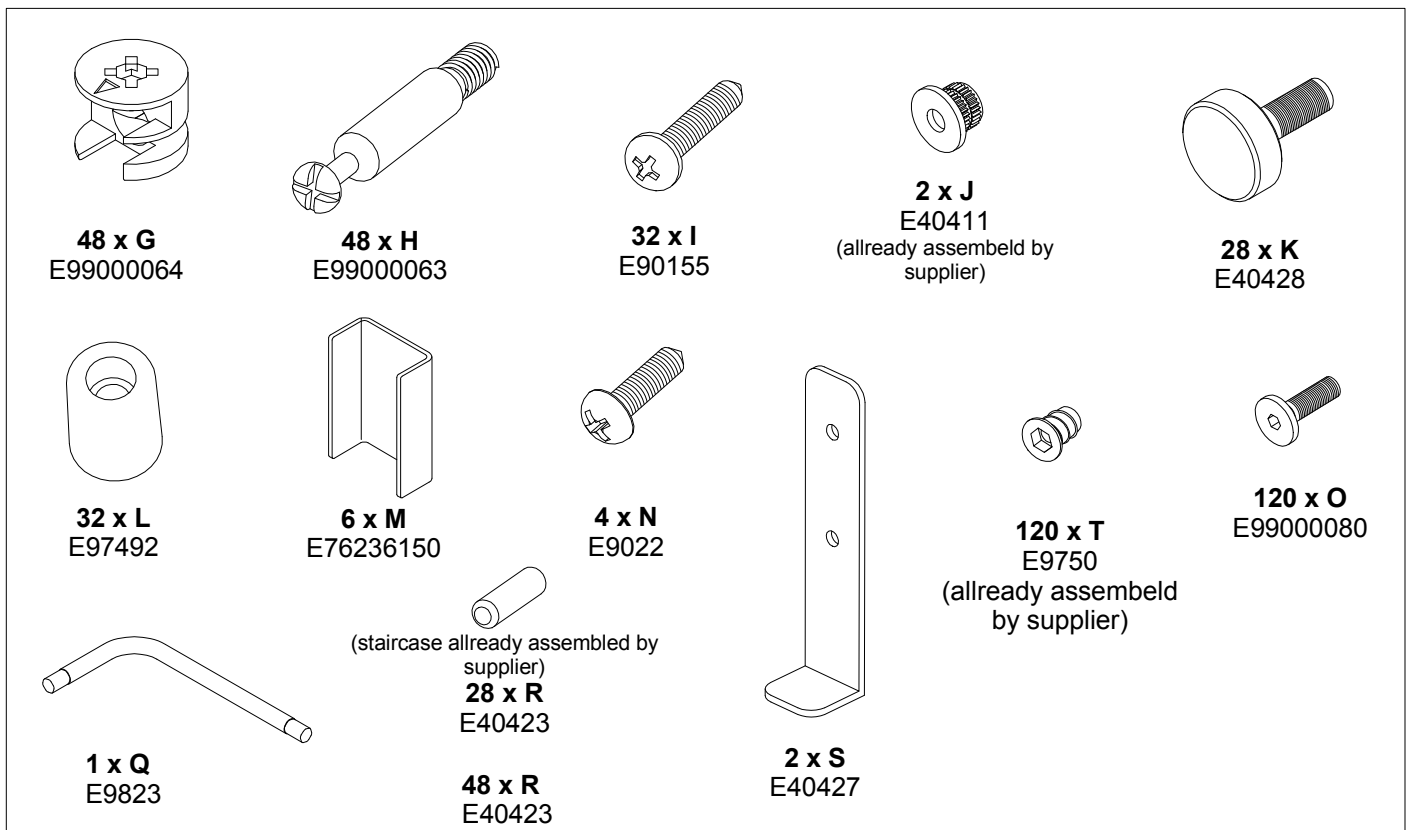

Assembly Guide

E76236 - Garbo

2018.09

First check the contents to make sure that nothing is missing. Sort out the screws and fittings as shown.
Assemble your furniture step by step, as shown in the illustrations.

x 8