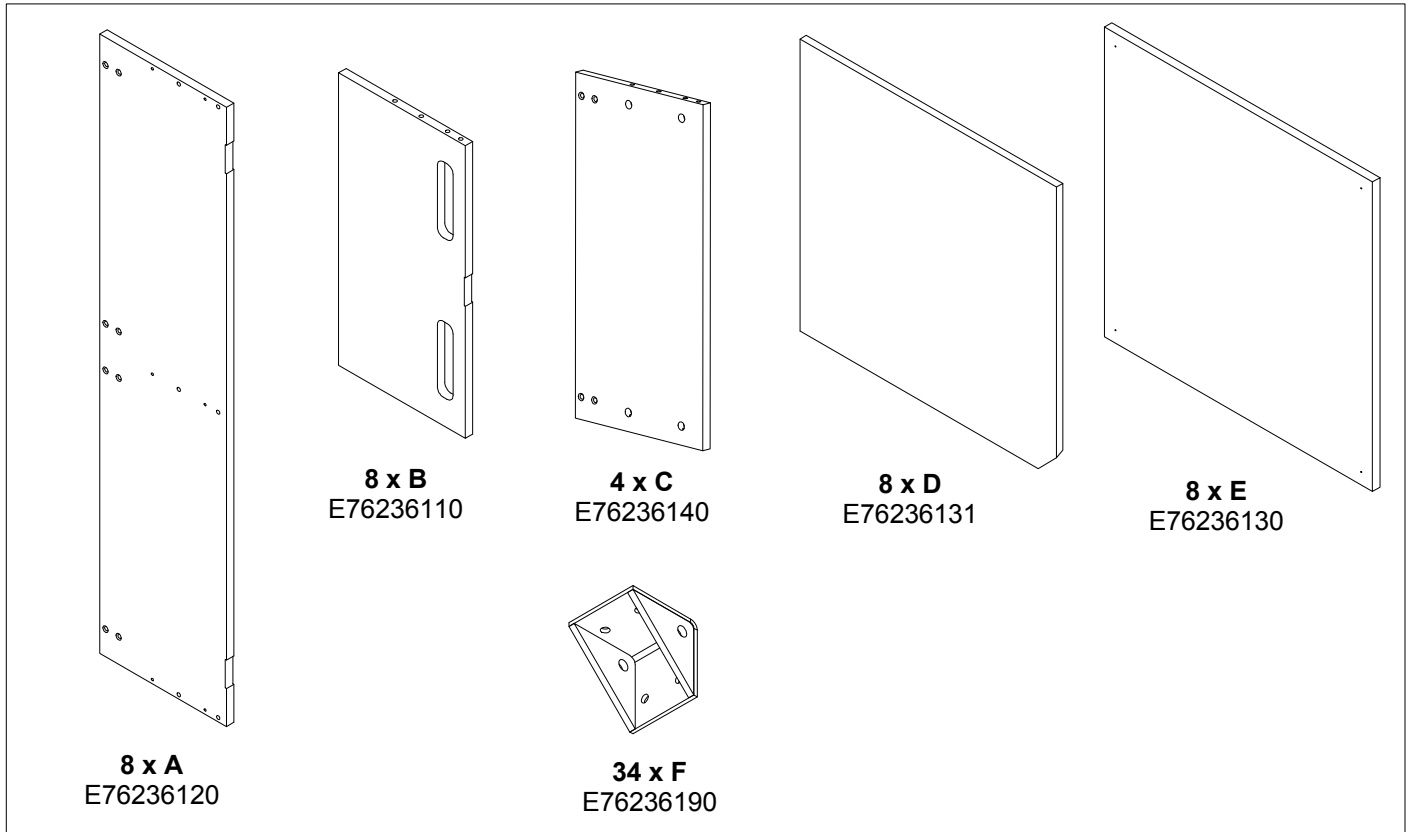

Assembly Guide

E76236 - Garbo

2018.09

First check the contents to make sure that nothing is missing. Sort out the screws and fittings as shown.
Assemble your furniture step by step, as shown in the illustrations.

x 8