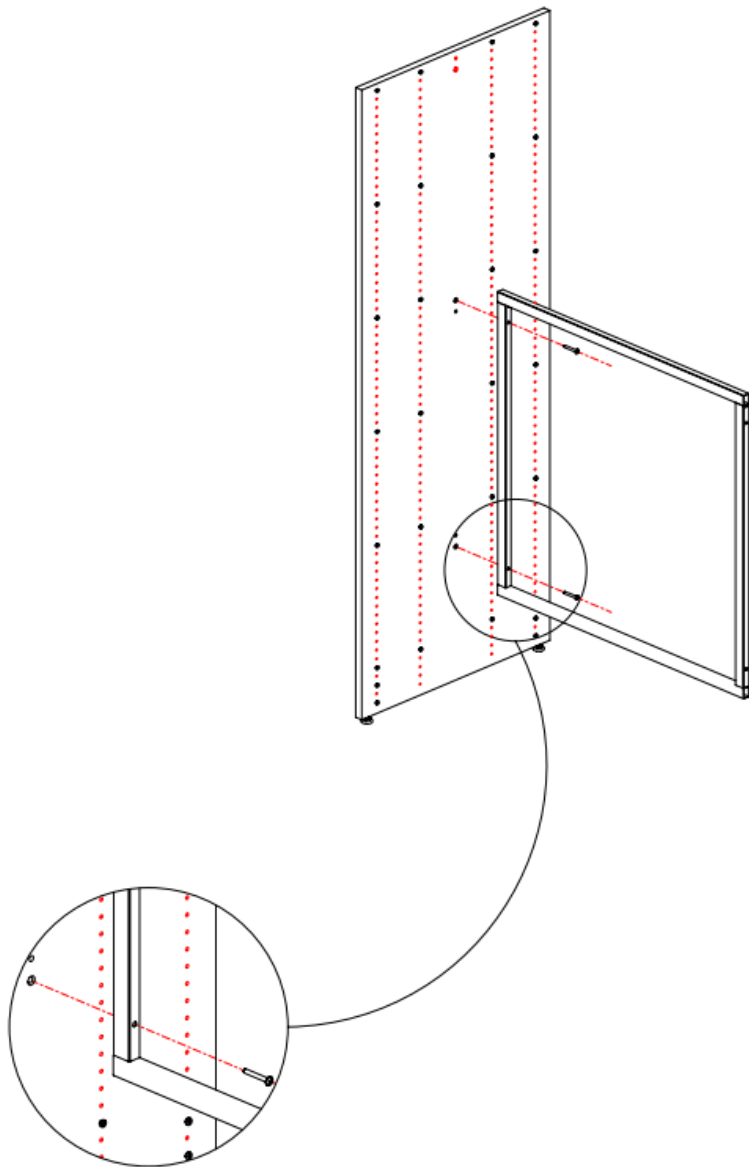

Assembly Guide

Assembly guide for Softline/Slimline 1 add on bay wood shelves

---

6