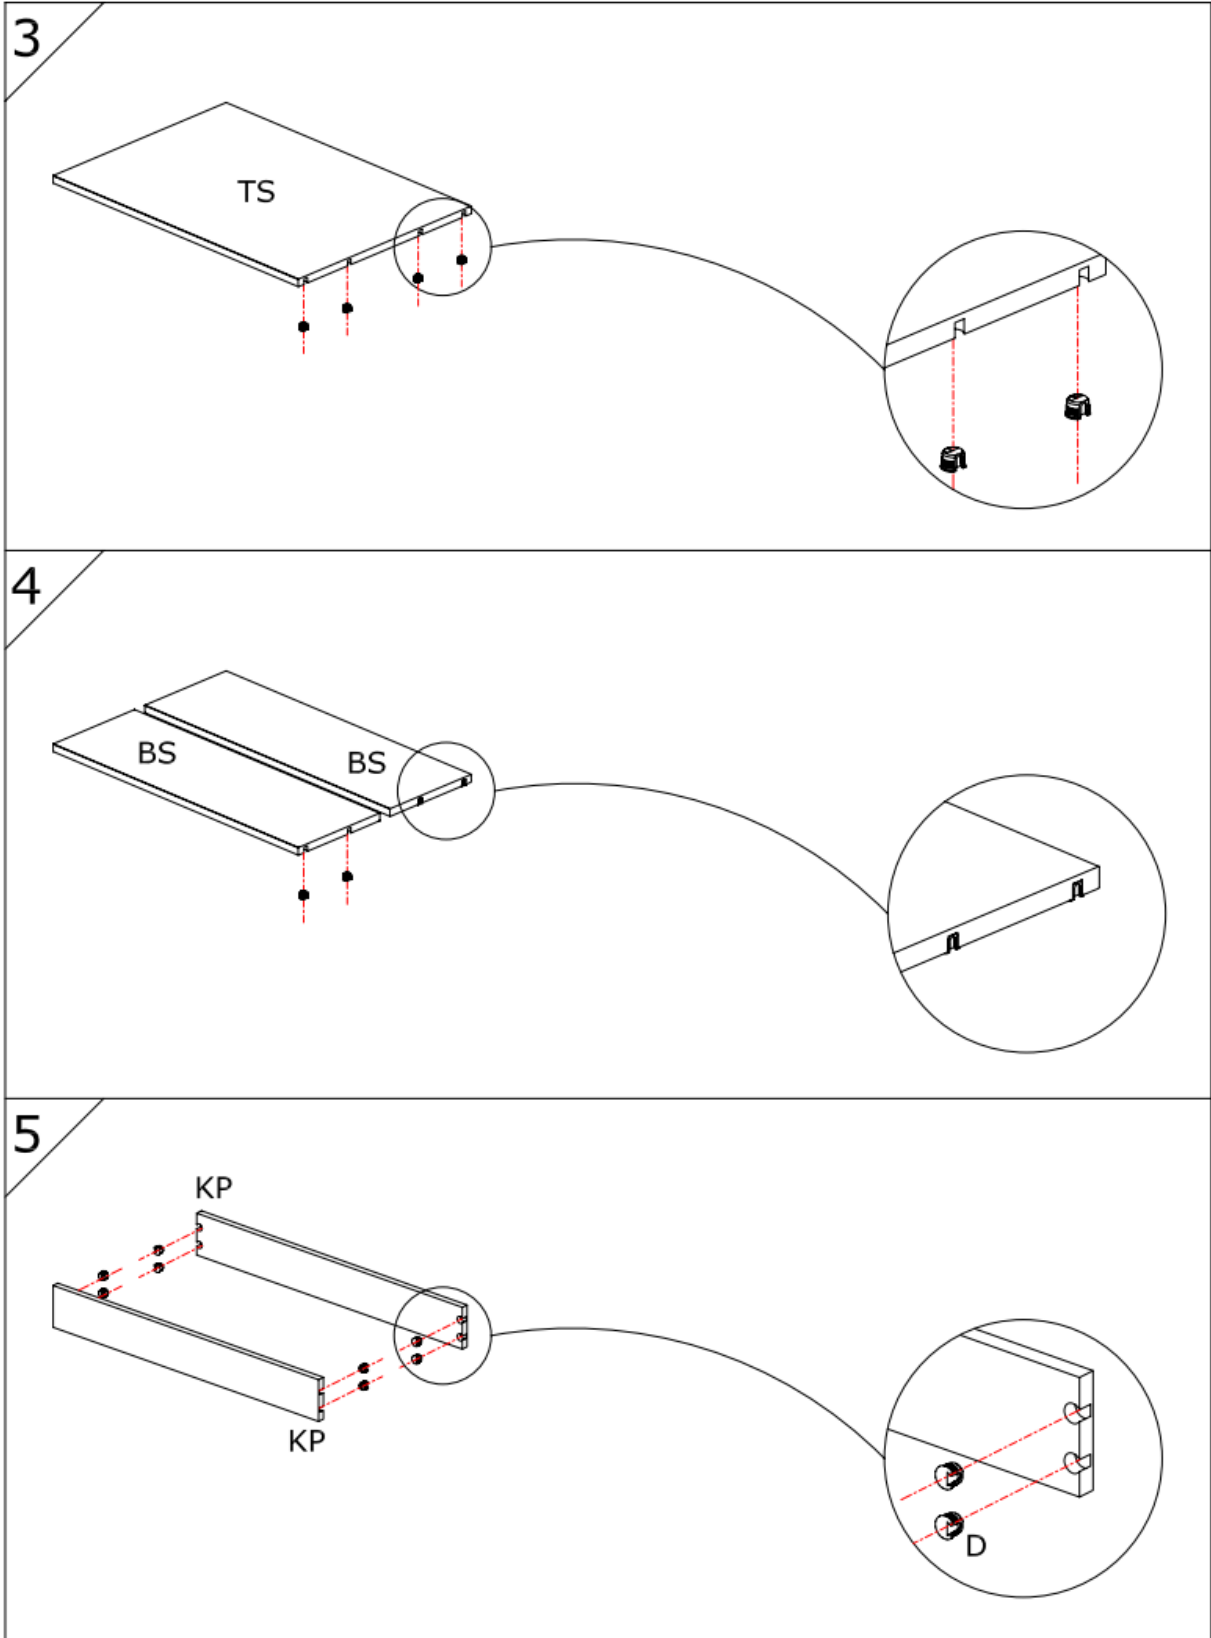

Assembly Guide

Assembly guide for Softline/Slimline 1 add on bay wood shelves

---