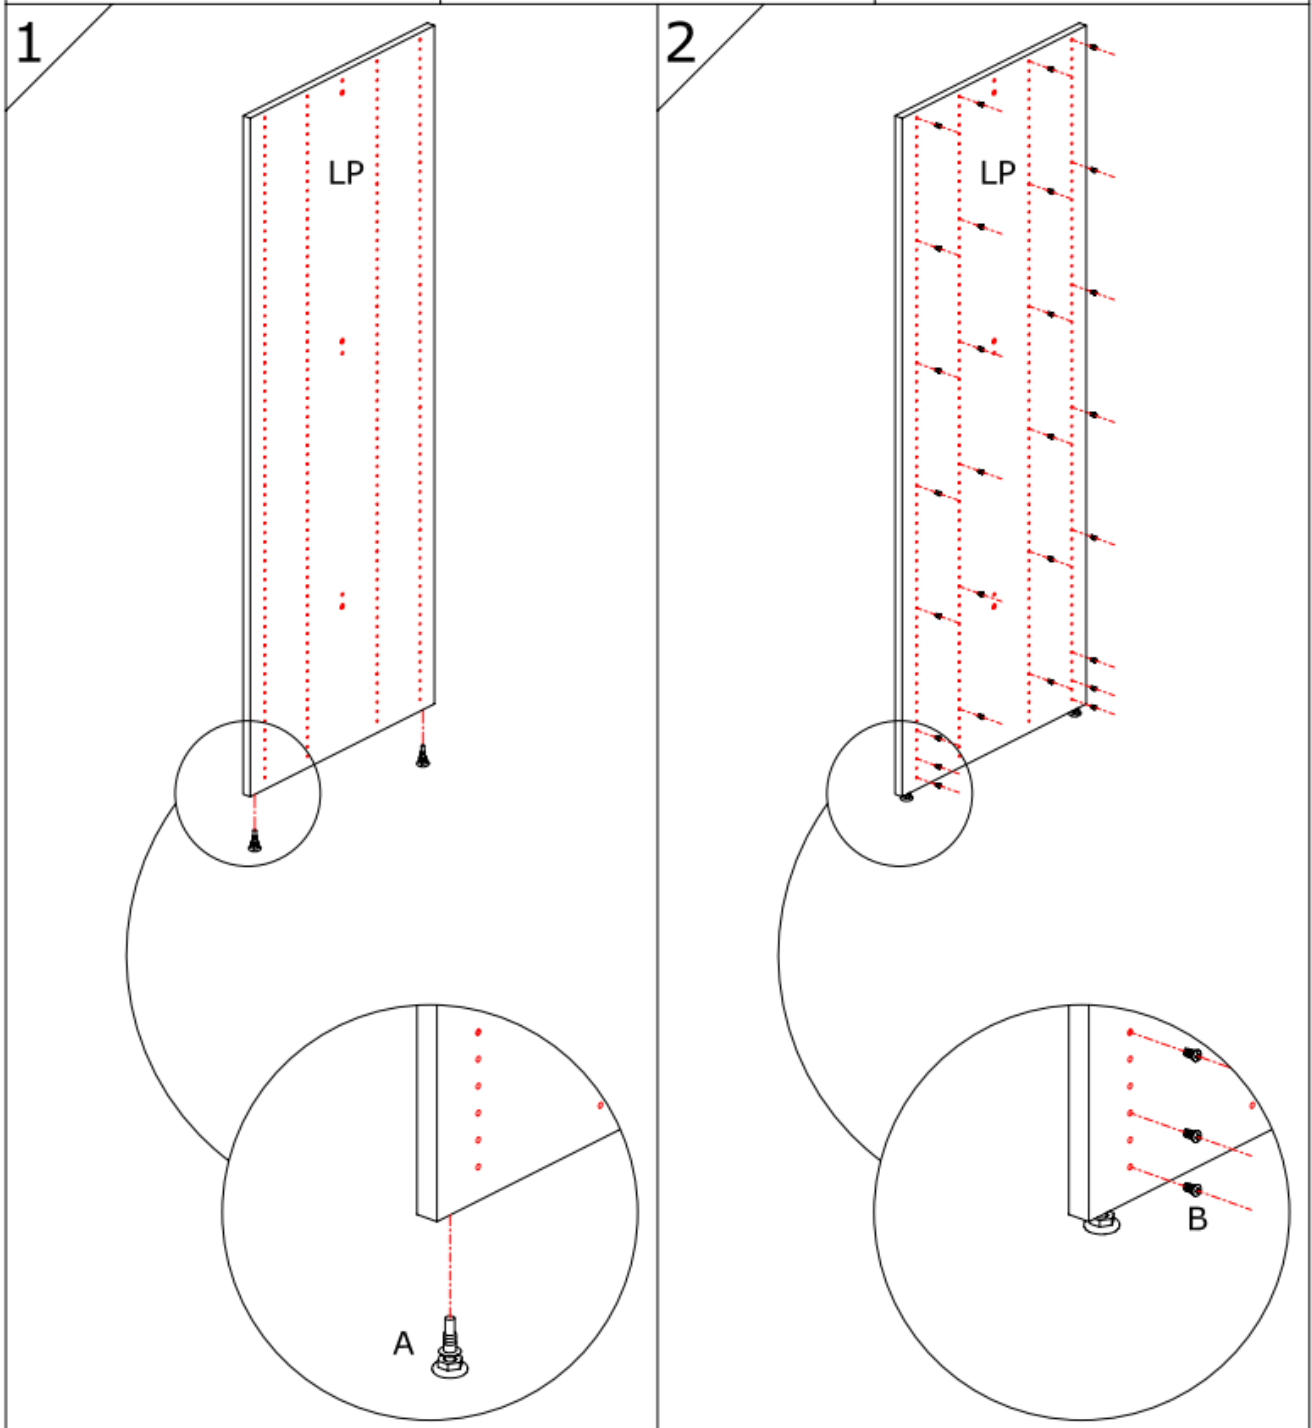

Assembly Guide

Assembly guide for Softline/Slimline 1 add on bay wood shelves