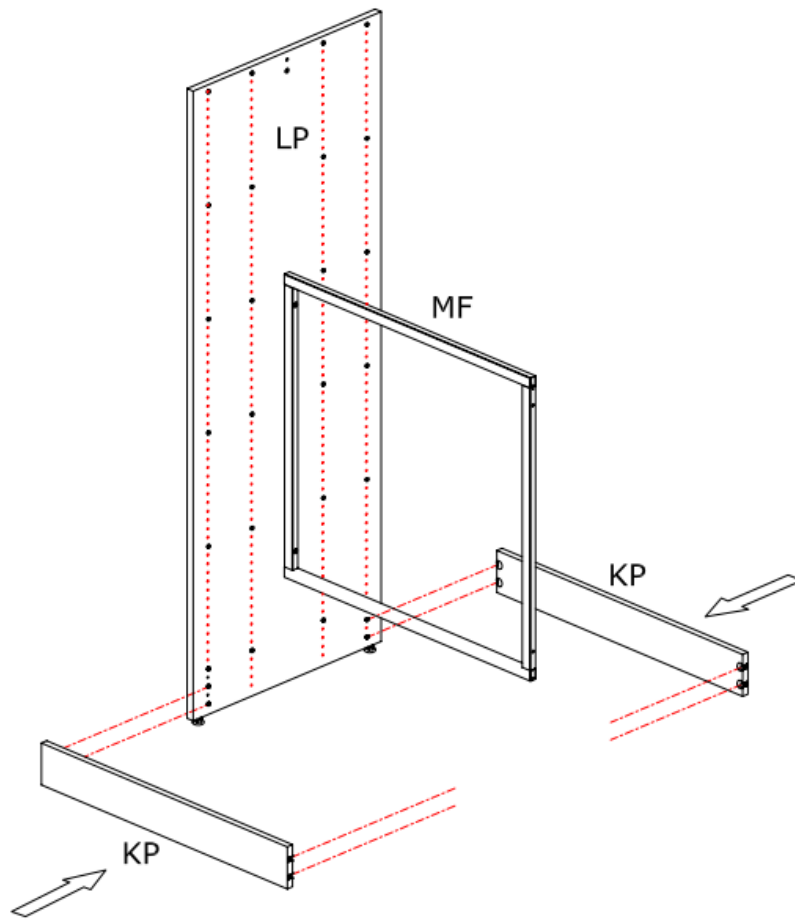

Assembly Guide

Assembly guide for Softline/Slimline 1 add on bay wood shelves

---

7