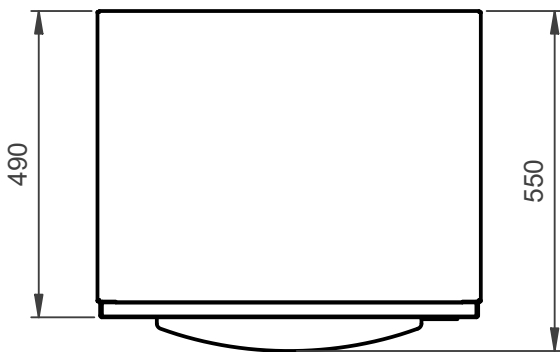

Maya Return Cabinet

Total weight = 52,5 kg

Maya Return Cabinet

Weight = 13,5 kg