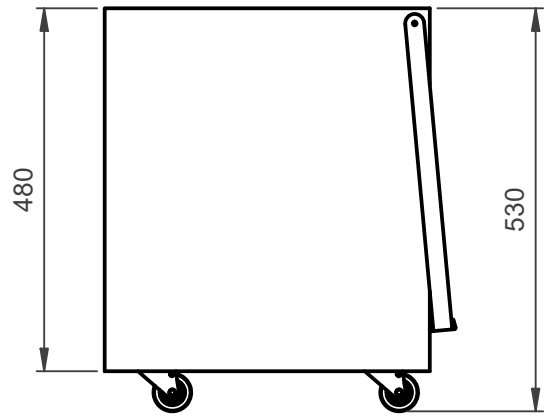

Maya Return Cabinet

Total weight = 52,5 kg

Maya Return Cabinet

Weight = 13,5 kg