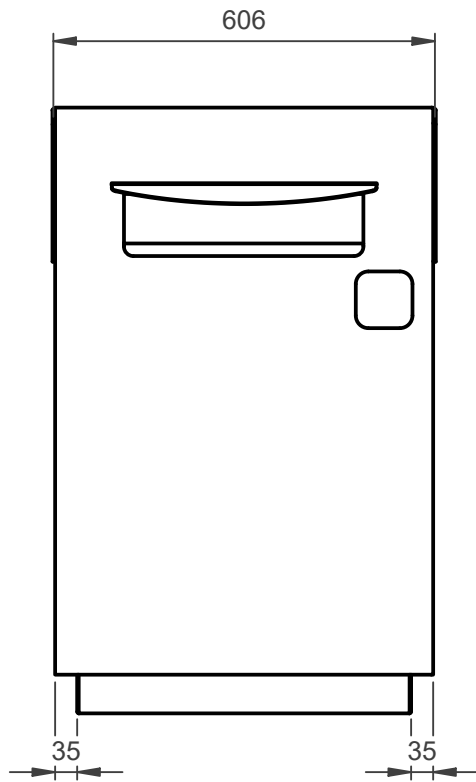

Maya Return Cabinet

Total weight = 52,5 kg

Maya Return Cabinet

Weight = 13,5 kg