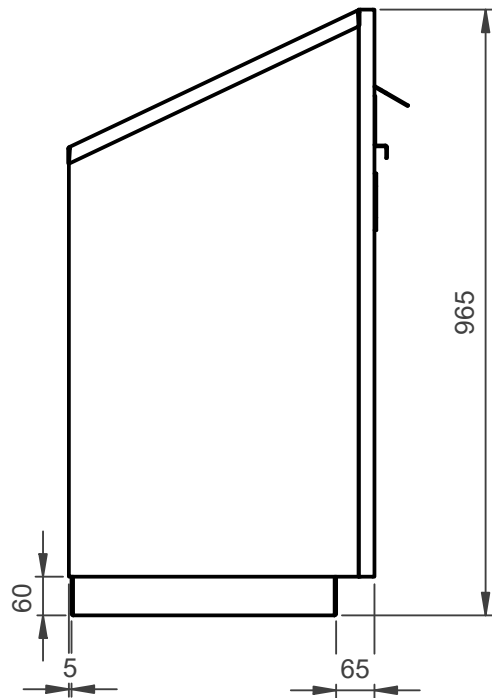

Maya Return Cabinet

Total weight = 52,5 kg

Maya Return Cabinet

Weight = 13,5 kg