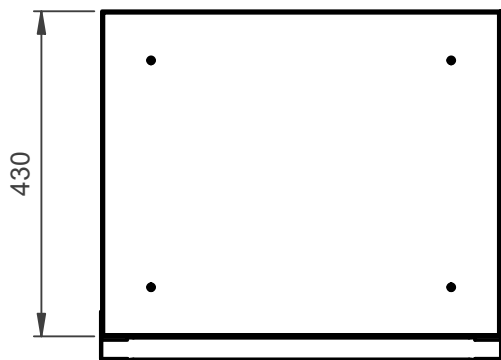

Maya Return Cabinet

Total weight = 52,5 kg

Maya Return Cabinet

Weight = 13,5 kg