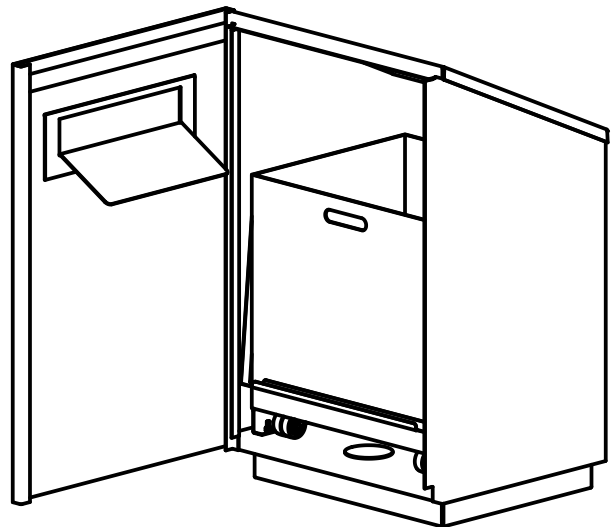

Maya Return Cabinet

Total weight = 52,5 kg

Maya Return Cabinet

Weight = 13,5 kg