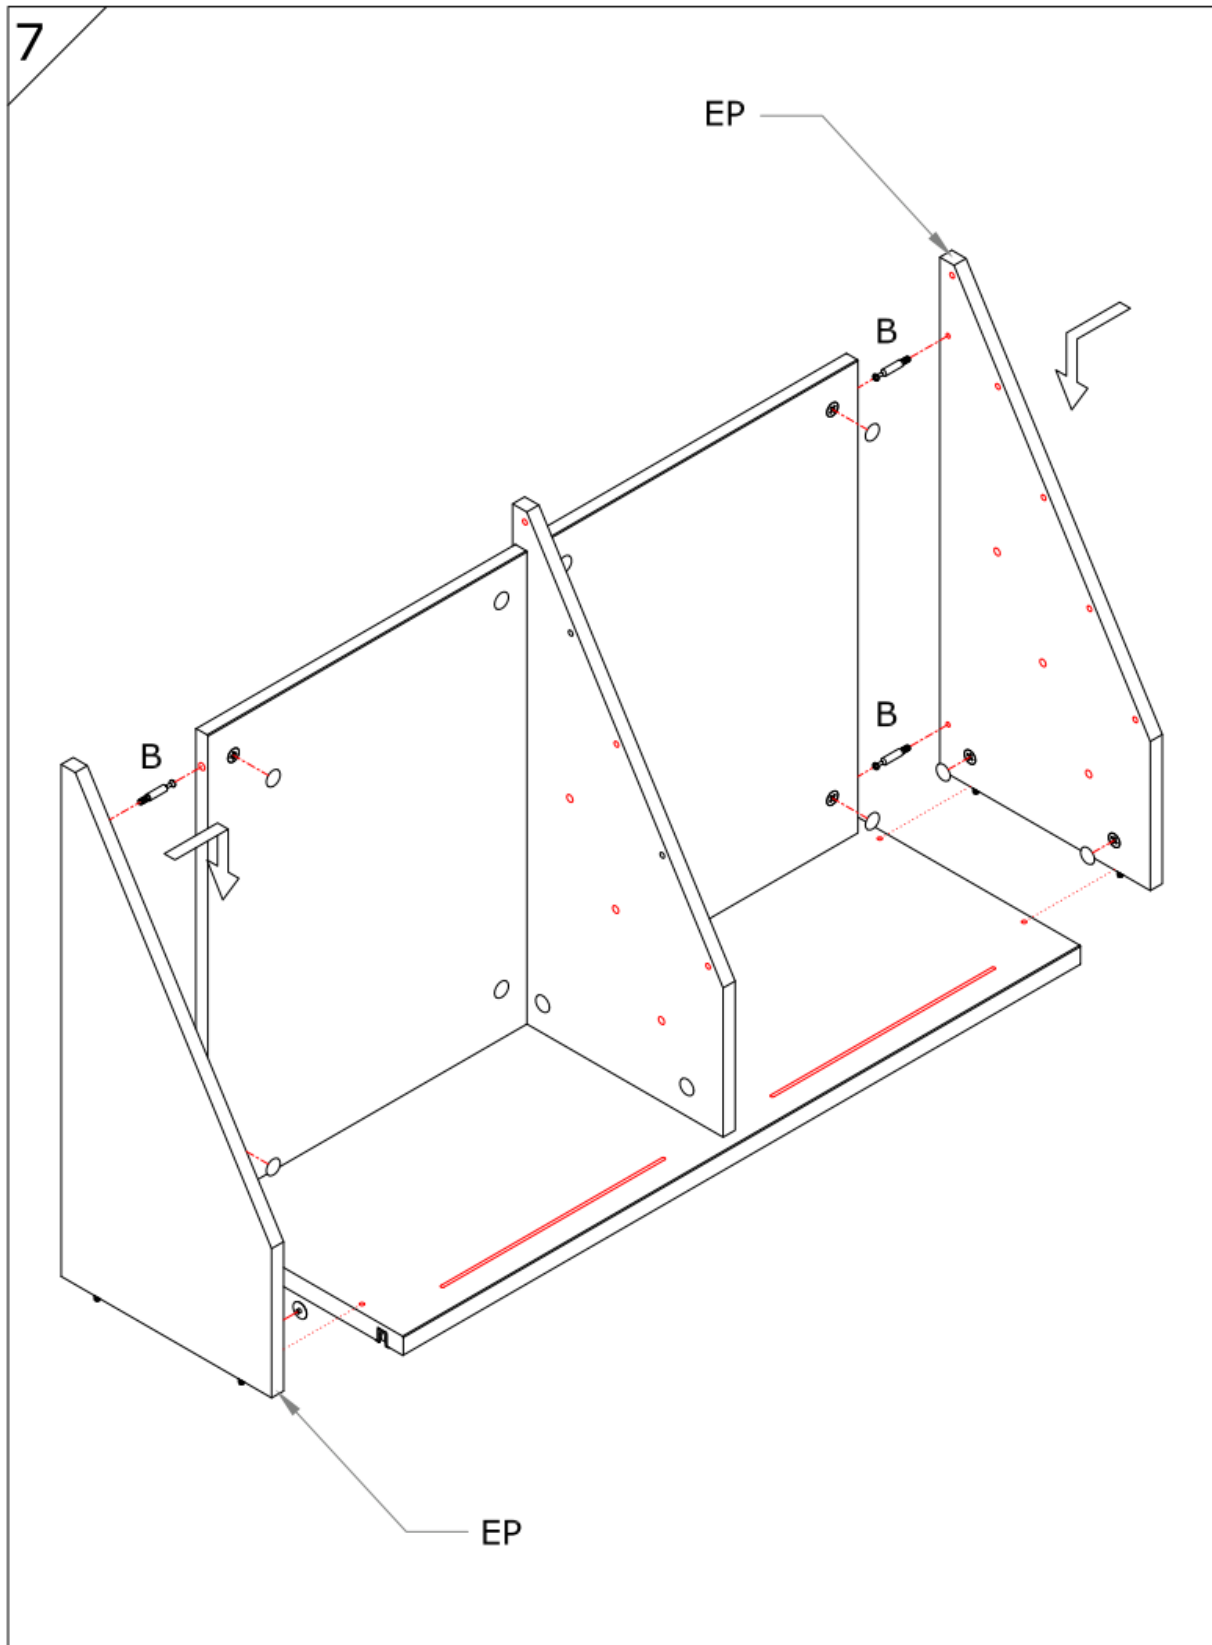

Assembly Guide

Assembly guide for Softline/Slimline newspaper cassette