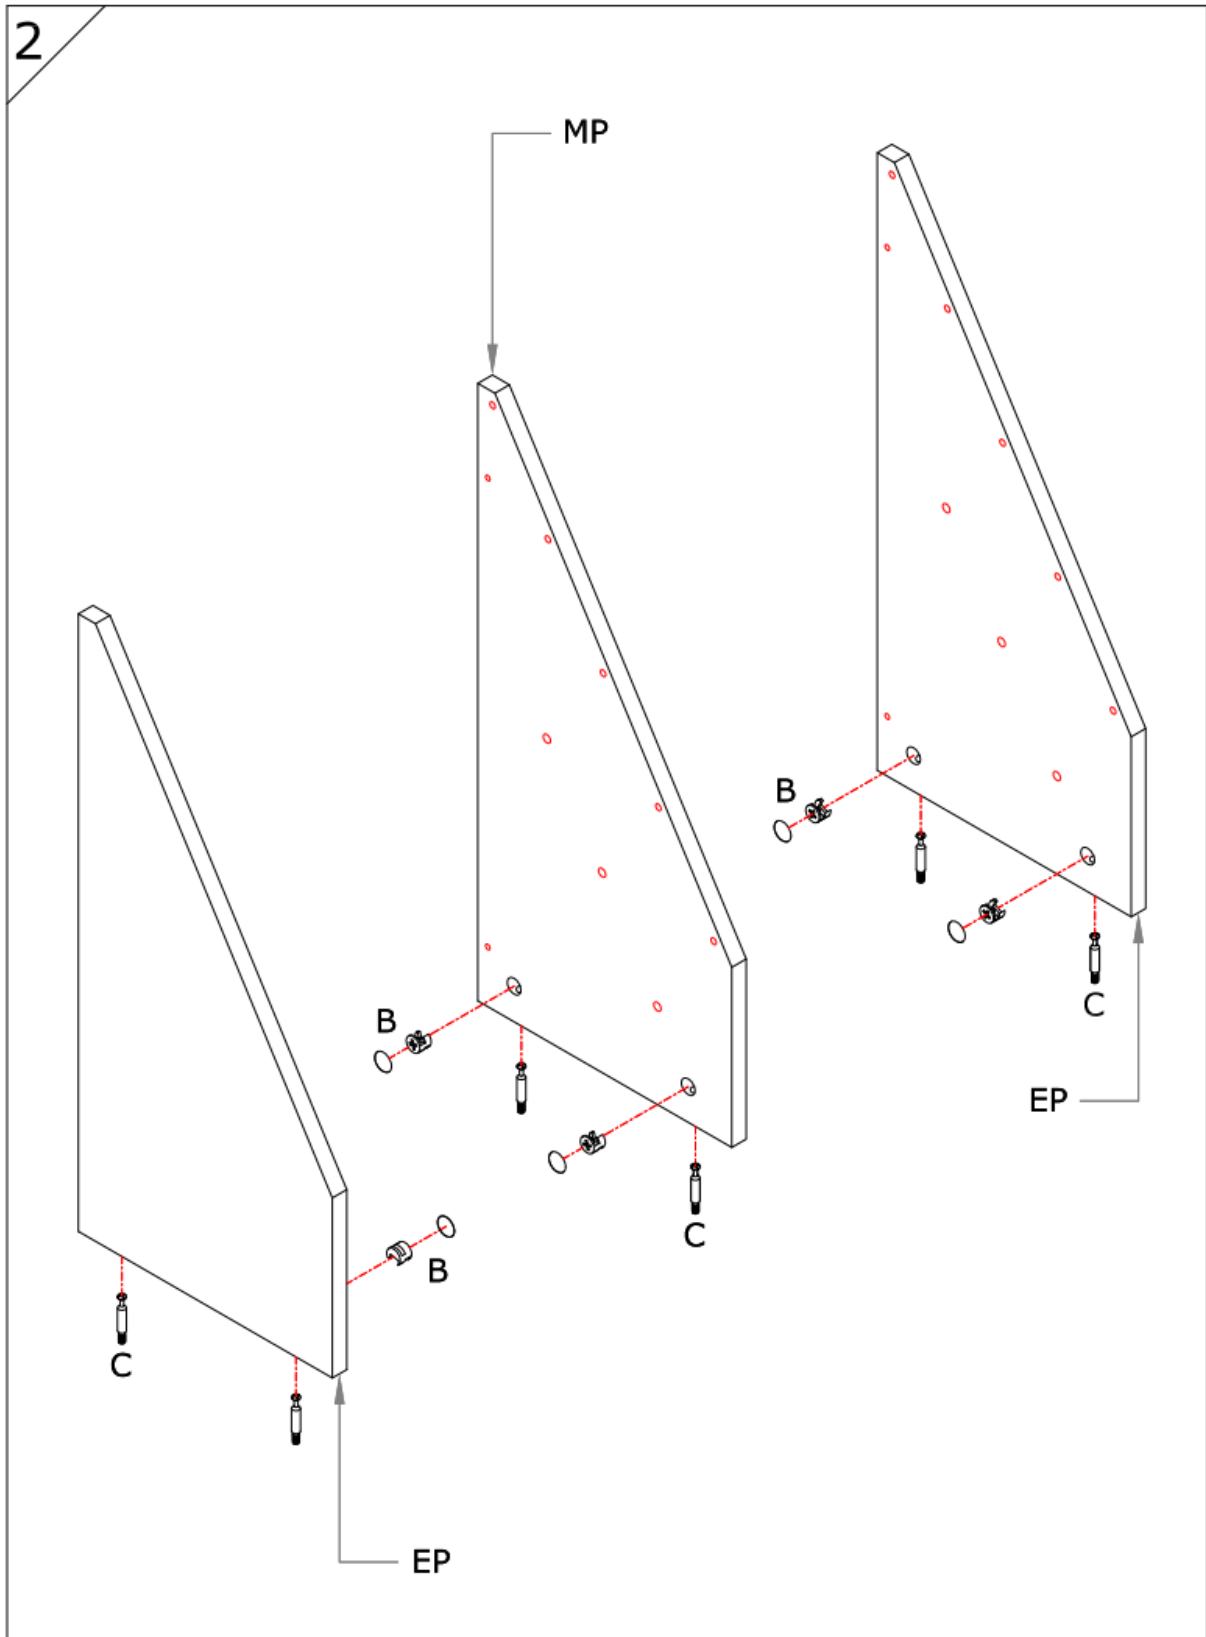

Assembly Guide

Monteringsvejledning

Softline/Slimline - newspaper cassette

Assembly Guide

Assembly guide for Soffline/Slimline newspaper cassette

UK: First check the contents to make sure that nothing is missing. Sort out the screws and fittings as shown. Assemble your furniture step by step, as shown in the illustrations.

DK: Kontrollér først indholdet. Sortér skruer og beslag som anvisningen viser. Montér i nummerorden og som illustrationen viser.

Assembly Guide

Assembly guide for Softline/Slimline newspaper cassette

Assembly Guide