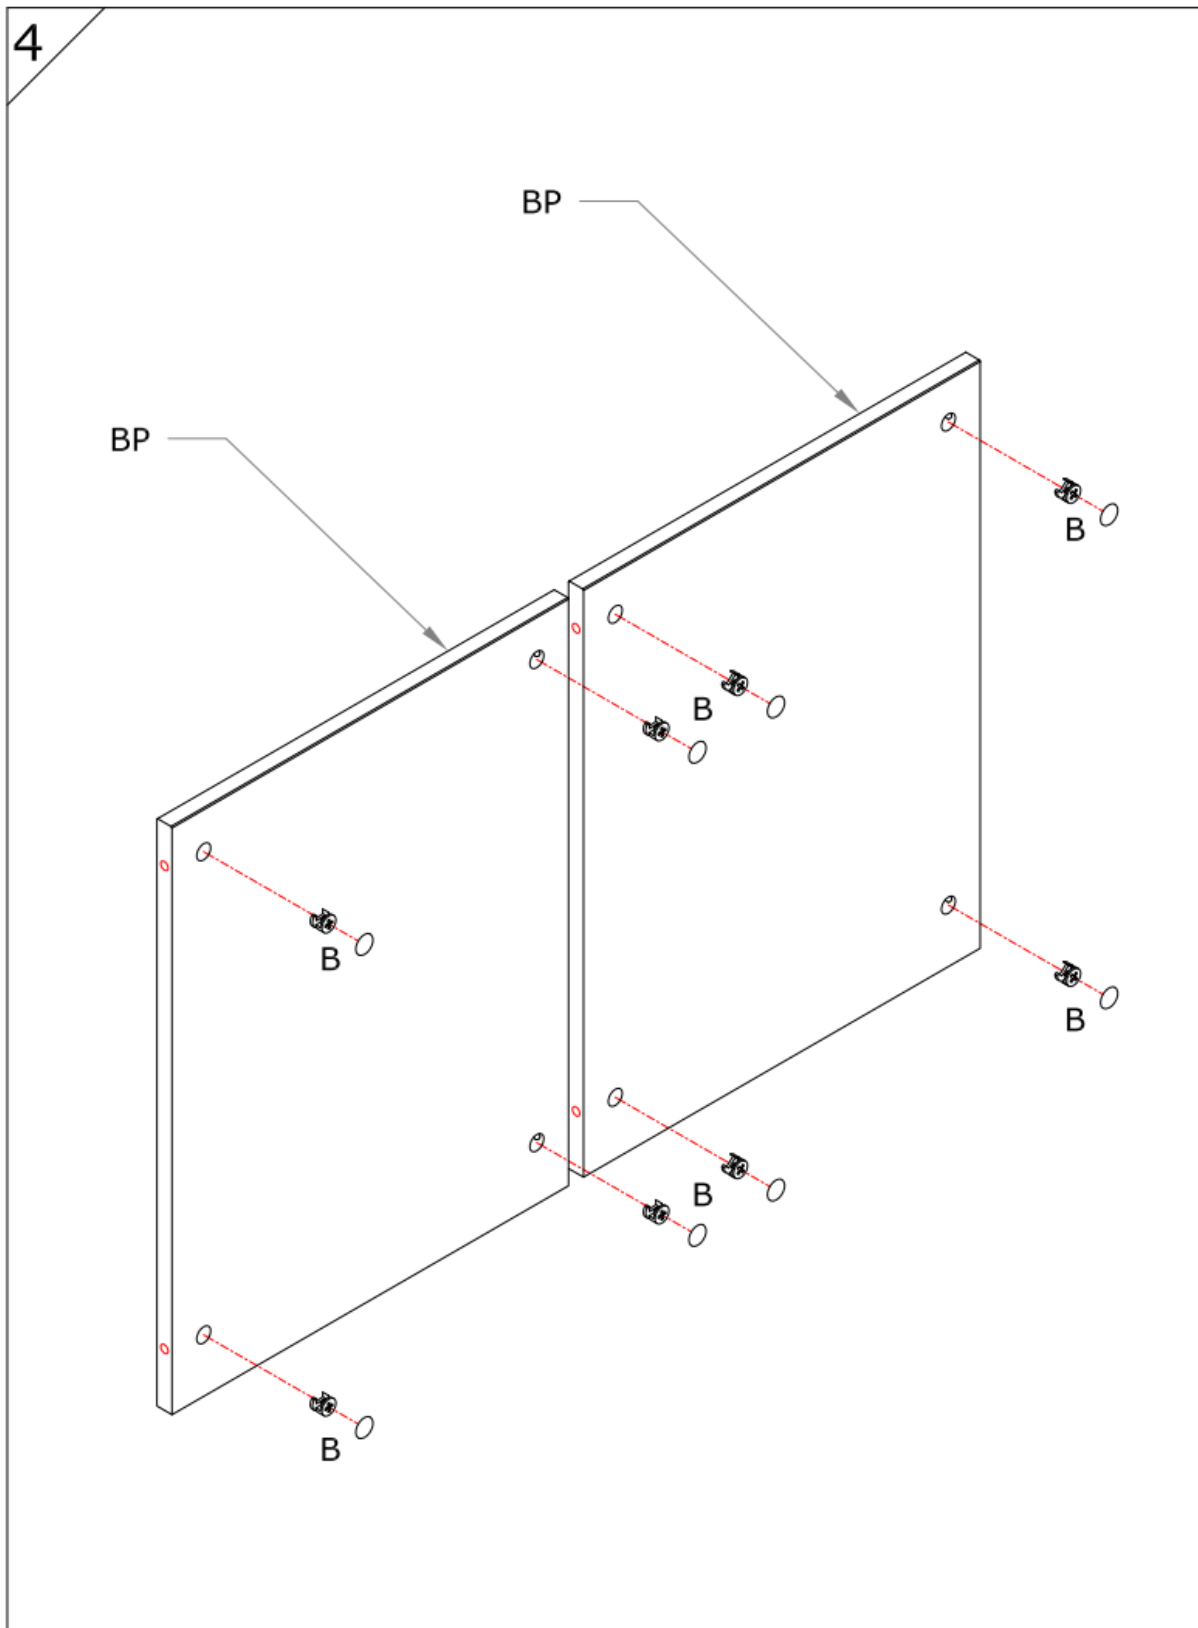

Assembly Guide

Assembly guide for Softline/Slimline newspaper cassette