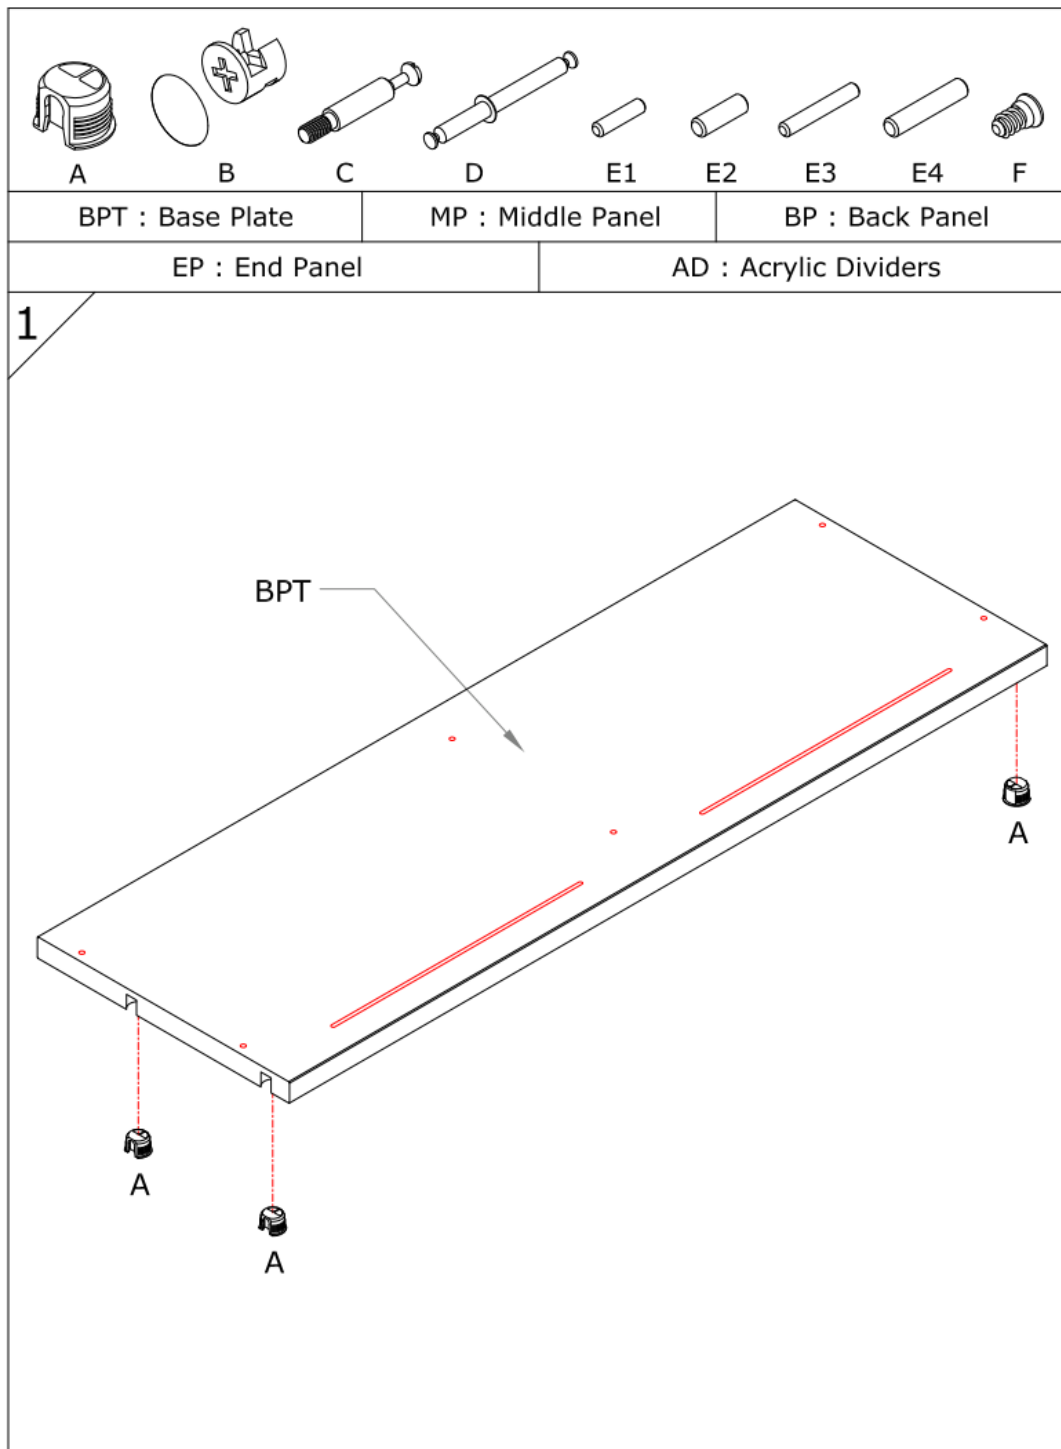

Assembly Guide

Monteringsvejledning

Softline/Slimline - newspaper cassette

Assembly Guide

Assembly guide for Soffline/Slimline newspaper cassette

UK: First check the contents to make sure that nothing is missing. Sort out the screws and fittings as shown. Assemble your furniture step by step, as shown in the illustrations.

DK: Kontrollér først indholdet. Sortér skruer og beslag som anvisningen viser. Montér i nummerorden og som illustrationen viser.

Assembly Guide

Assembly guide for Softline/Slimline newspaper cassette

Assembly Guide