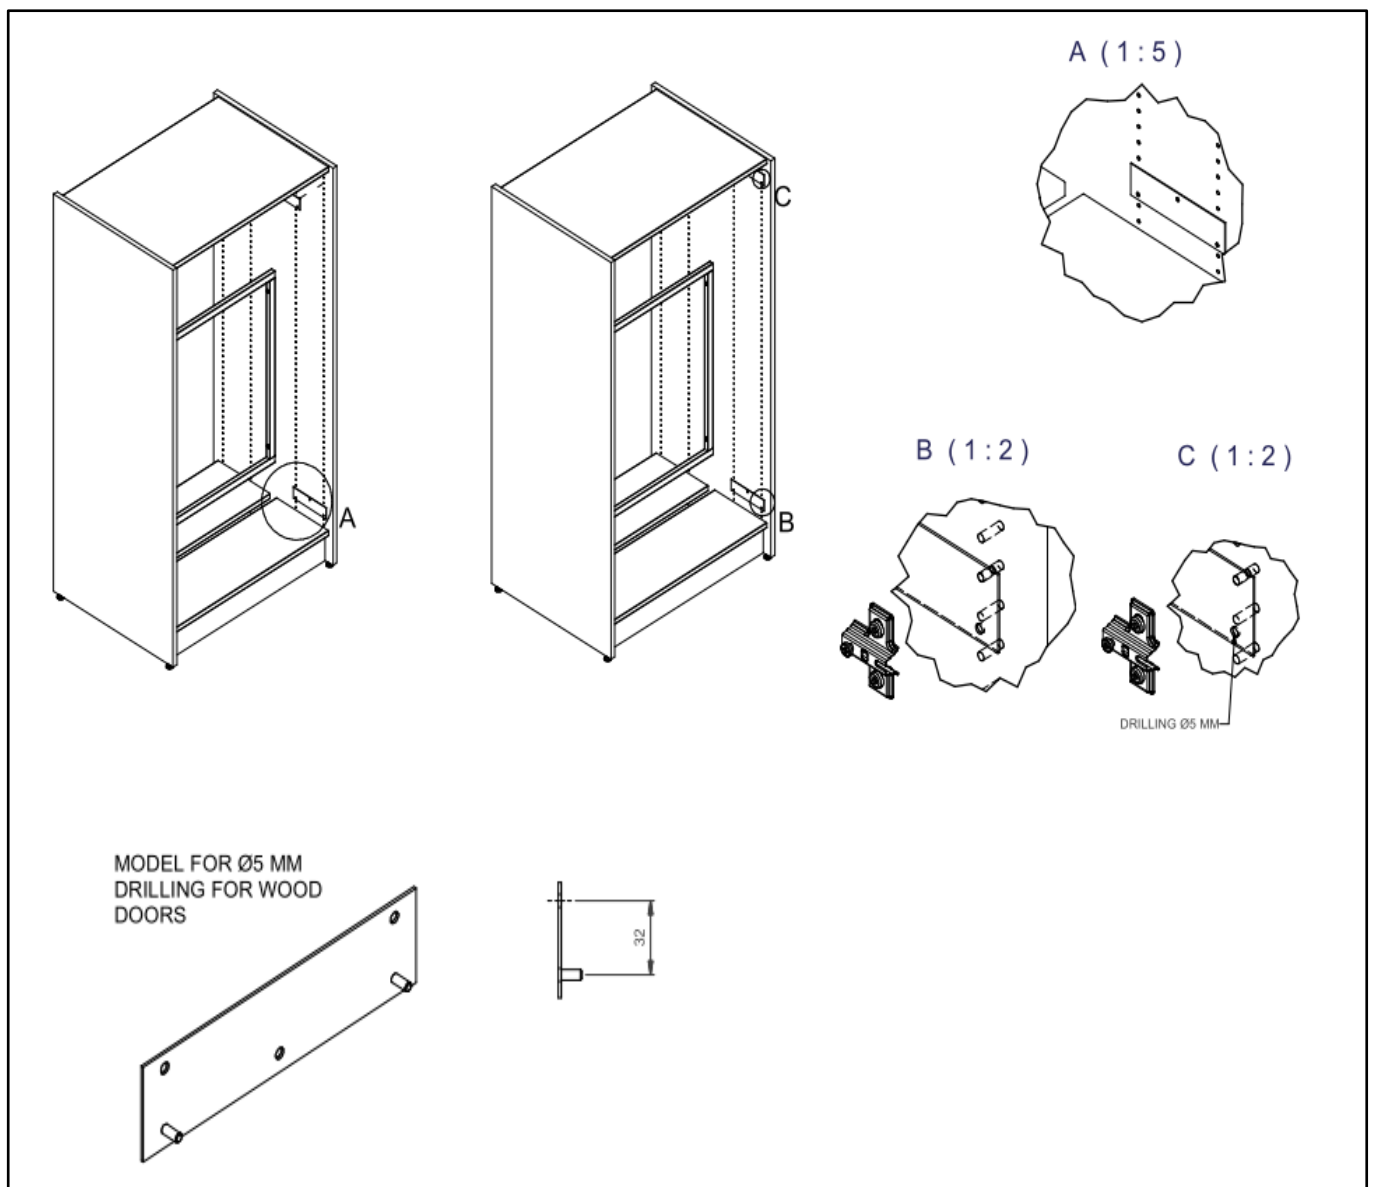

Assembly Guide

Monteringsvejledning

Softline/Slimline - drilling for wood doors

WE ARE LIBRARY PEOPLE®

● **Head offices**

Lammhults Biblioteksdesign A/S

Dalbækvej 1
6670 Holsted
Denmark

Tel. (+45) 76 78 26 11
Fax (+45) 76 78 26 22
bci@bci.dk